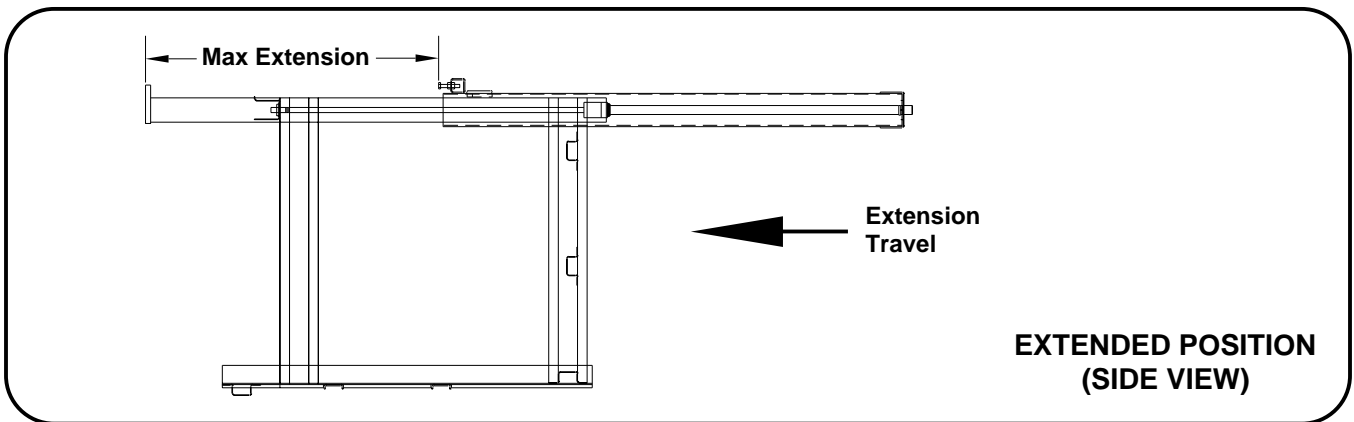

The HWH® SpaceMaker® Single-Cylinder Hydraulic Generator Extension

- Mechanism is light weight, minimizing the overall weight of the RV.
- Extension Cylinder is hydraulically powered with the use of a momentary switch.
- Shares components with the HWH Leveling System - weight savings.
- Single cylinder mechanism can handle a load of 800 pounds.
- Cylinder extends up to 35 inches.
- Built with the same high quality construction & materials as HWH Leveling Systems. (Designed to withstand the environment and hold up over time.)

SPECIFICATIONS

The HWH® SpaceMaker® : Single Cylinder "Generator" Extension

NOTE: SPECIFICATIONS VARY FOR DIFFERENT MODELS.

SPECIFICATIONS FOR SHOWN MODEL	
WEIGHTS (lbs.)	
Mechanism Assembly (Frame/Cylinder)	112.00
Pump *	14.20
Gross Weight *	126.20
DIMENSIONS (in.)	
Width	33.37
Height	33.00
Length (Retracted)	50.00
Max. Extension	35.00
LOAD (lbs.)	
	800.00
PRIMARY APPLICATION	
Any Suitable Extension	Frame Allowance