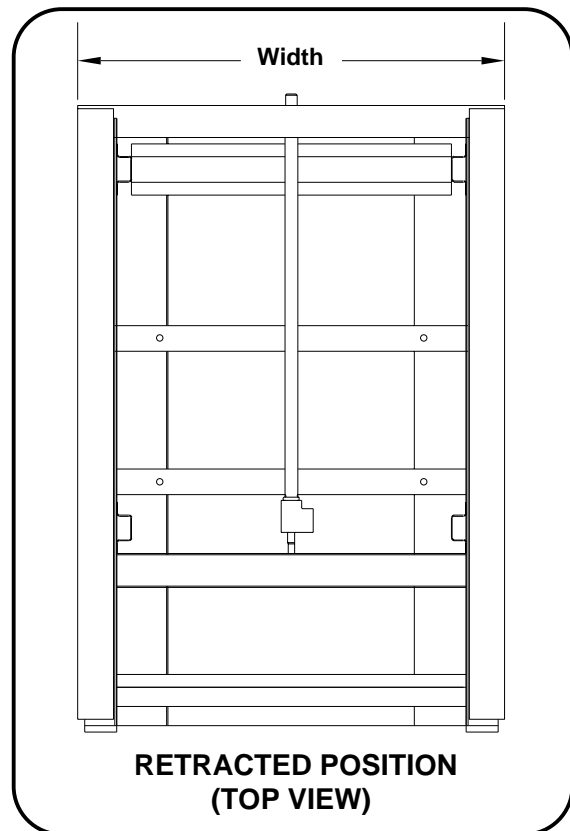

The HWH® SpaceMaker® Single-Cylinder Hydraulic Generator Extension

- Mechanism is light weight, minimizing the overall weight of the RV.
- Extension Cylinder is hydraulically powered with the use of a momentary switch.
- Shares components with the HWH Leveling System - weight savings.
- Single cylinder mechanism can handle a load of 800 pounds.
- Cylinder extends up to 35 inches.
- Built with the same high quality construction & materials as HWH Leveling Systems. (Designed to withstand the environment and hold up over time.)

SPECIFICATIONS

The HWH® SpaceMaker® : Single Cylinder "Generator" Extension

NOTE: SPECIFICATIONS VARY FOR DIFFERENT MODELS.

SPECIFICATIONS FOR SHOWN MODEL	
WEIGHTS (lbs.)	
Mechanism Assembly (Frame/Cylinder)	112.00
Pump *	14.20
Gross Weight *	126.20
DIMENSIONS (in.)	
Width	33.37
Height	33.00
Length (Retracted)	50.00
Max. Extension	35.00
LOAD (lbs.)	
	800.00
PRIMARY APPLICATION	
Any Suitable Extension	Frame Allowance