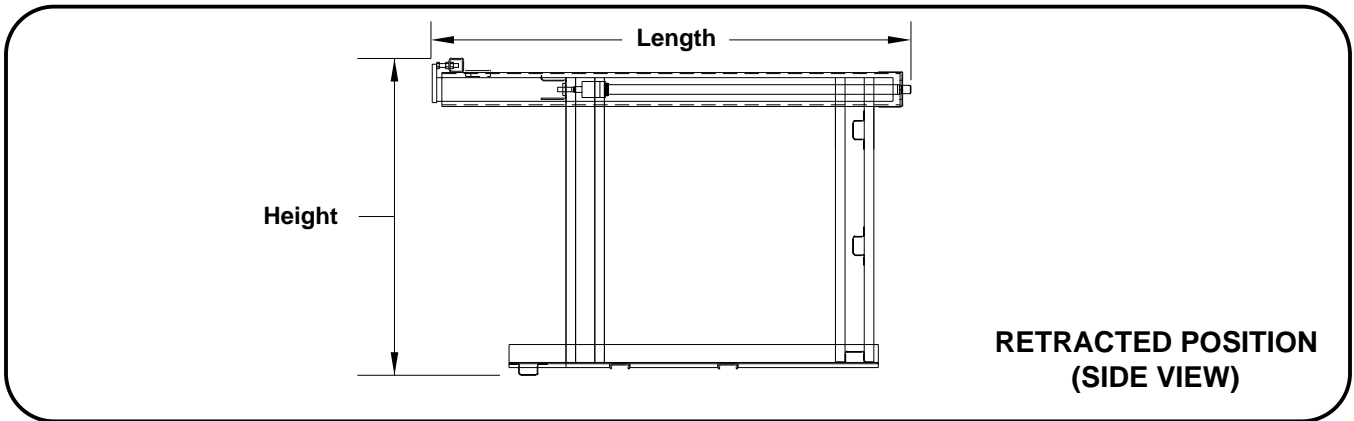

The HWH® SpaceMaker® Single-Cylinder Hydraulic Generator Extension

- Mechanism is light weight, minimizing the overall weight of the RV.
- Extension Cylinder is hydraulically powered with the use of a momentary switch.
- Shares components with the HWH Leveling System - weight savings.
- Single cylinder mechanism can handle a load of 800 pounds.
- Cylinder extends up to 35 inches.
- Built with the same high quality construction & materials as HWH Leveling Systems. (Designed to withstand the environment and hold up over time.)

SPECIFICATIONS

The HWH® SpaceMaker® : Single Cylinder "Generator" Extension

NOTE: SPECIFICATIONS VARY FOR DIFFERENT MODELS.

SPECIFICATIONS FOR SHOWN MODEL	
WEIGHTS (lbs.)	
Mechanism Assembly (Frame/Cylinder)	112.00
Pump *	14.20
Gross Weight *	126.20
DIMENSIONS (in.)	
Width	33.37
Height	33.00
Length (Retracted)	50.00
Max. Extension	35.00
LOAD (lbs.)	
	800.00
PRIMARY APPLICATION	
Any Suitable Extension	Frame Allowance